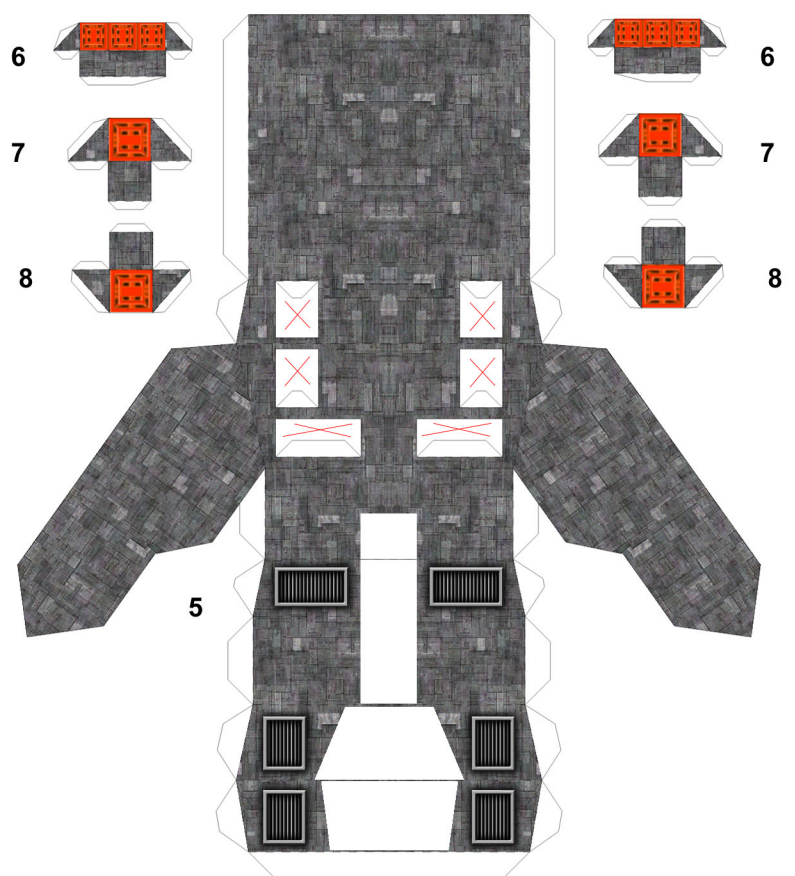

WING COMMANDER

Heart of the Tiger

TCS Ajax Papermodel
By ThunderChild

Moby

18

17

20

19