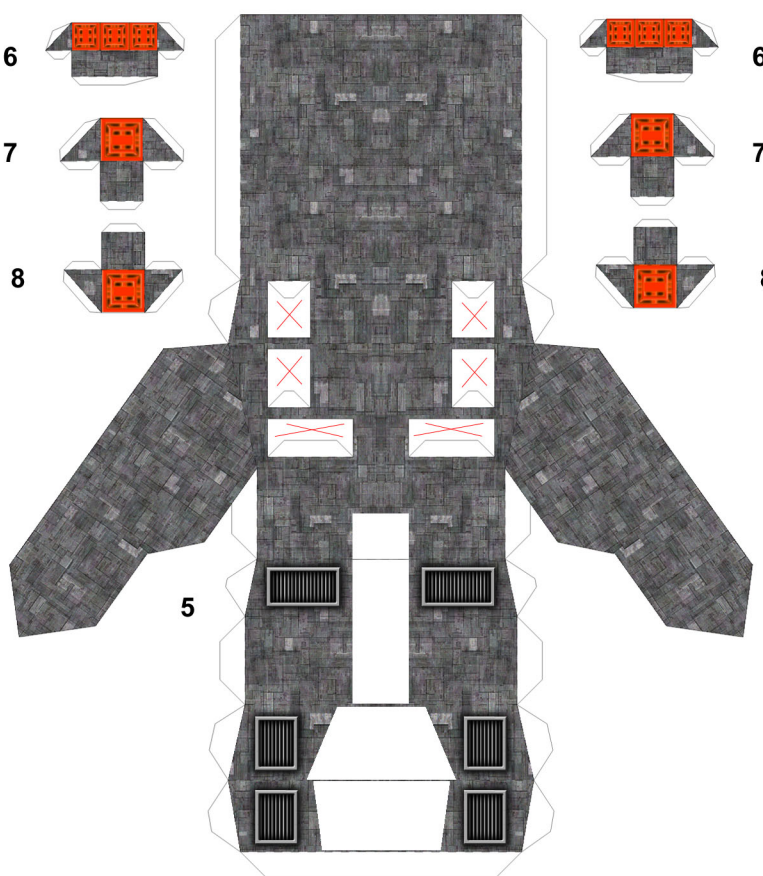

WING COMMANDER

Heart of the Tiger

TCS Ajax Papermodel
By ThunderChild

Moby

18

17

20

19