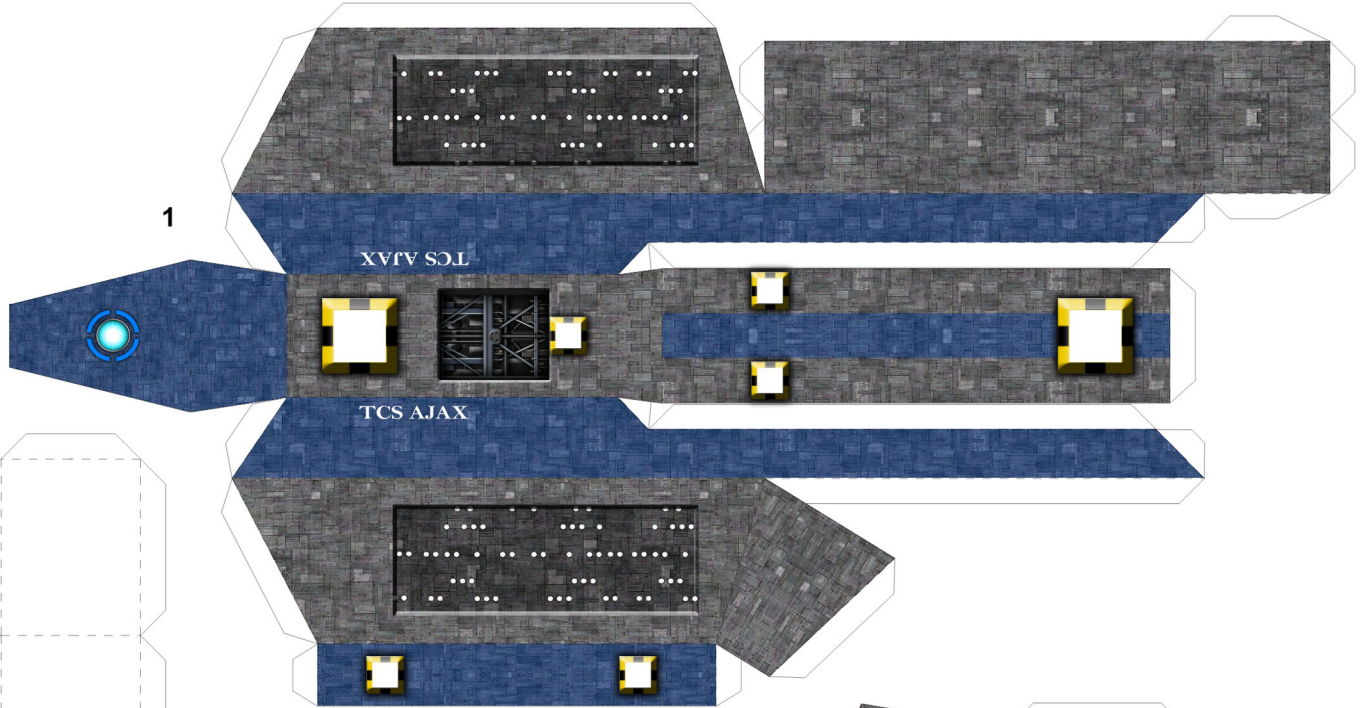

WING COMMANDER

Heart of the Tiger

TCS Ajax Papermodel
By ThunderChild

Moby

18

17

20

19