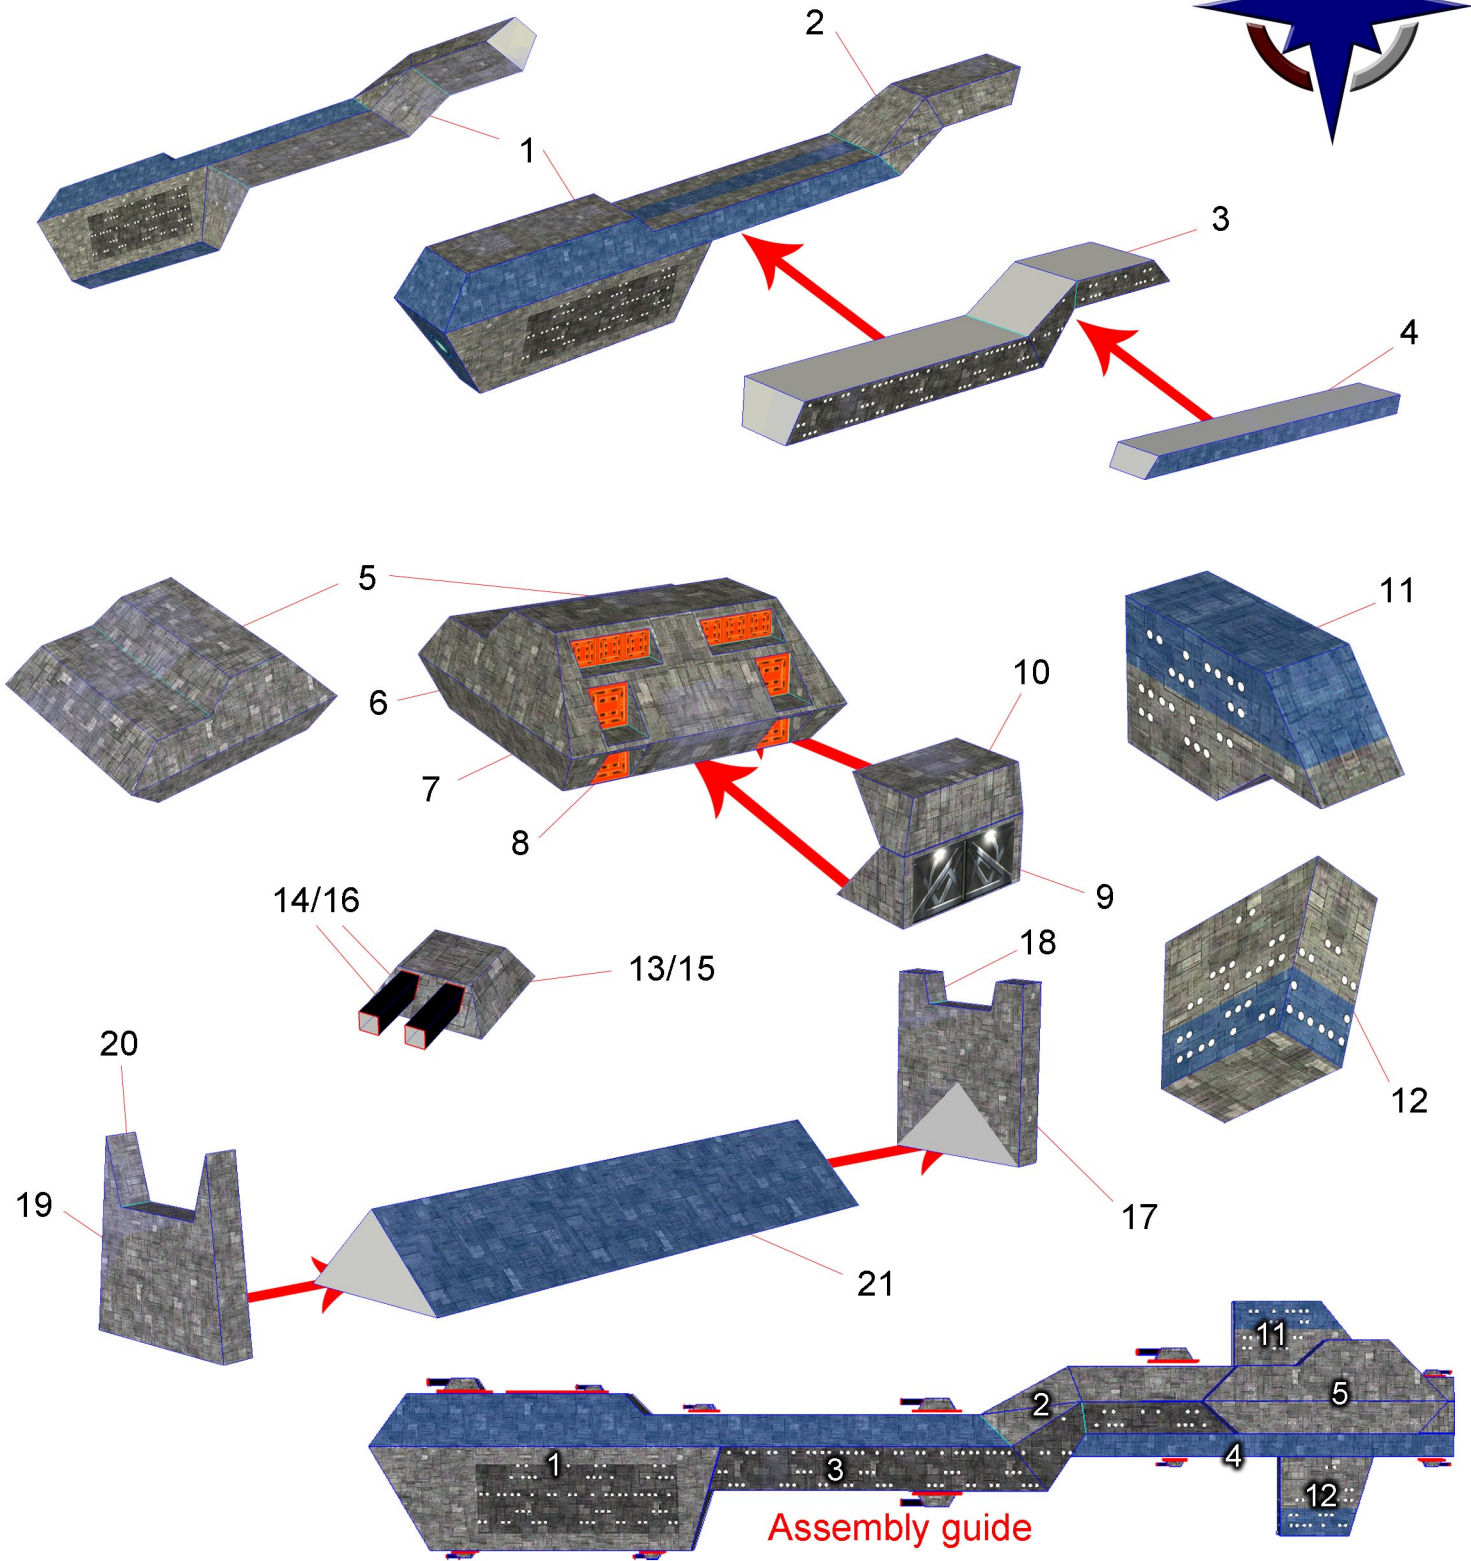

WING COMMANDER

Heart of the Tiger

TCS Ajax Papermodel
By ThunderChild

Moby

18

17

20

19

21

This model is for **FREE** distribution **ONLY!**

Do **NOT** alter or change any part of this model without permission from the designer:
Contact: thunderchild_pdp@yahoo.com

Place cannons as shown