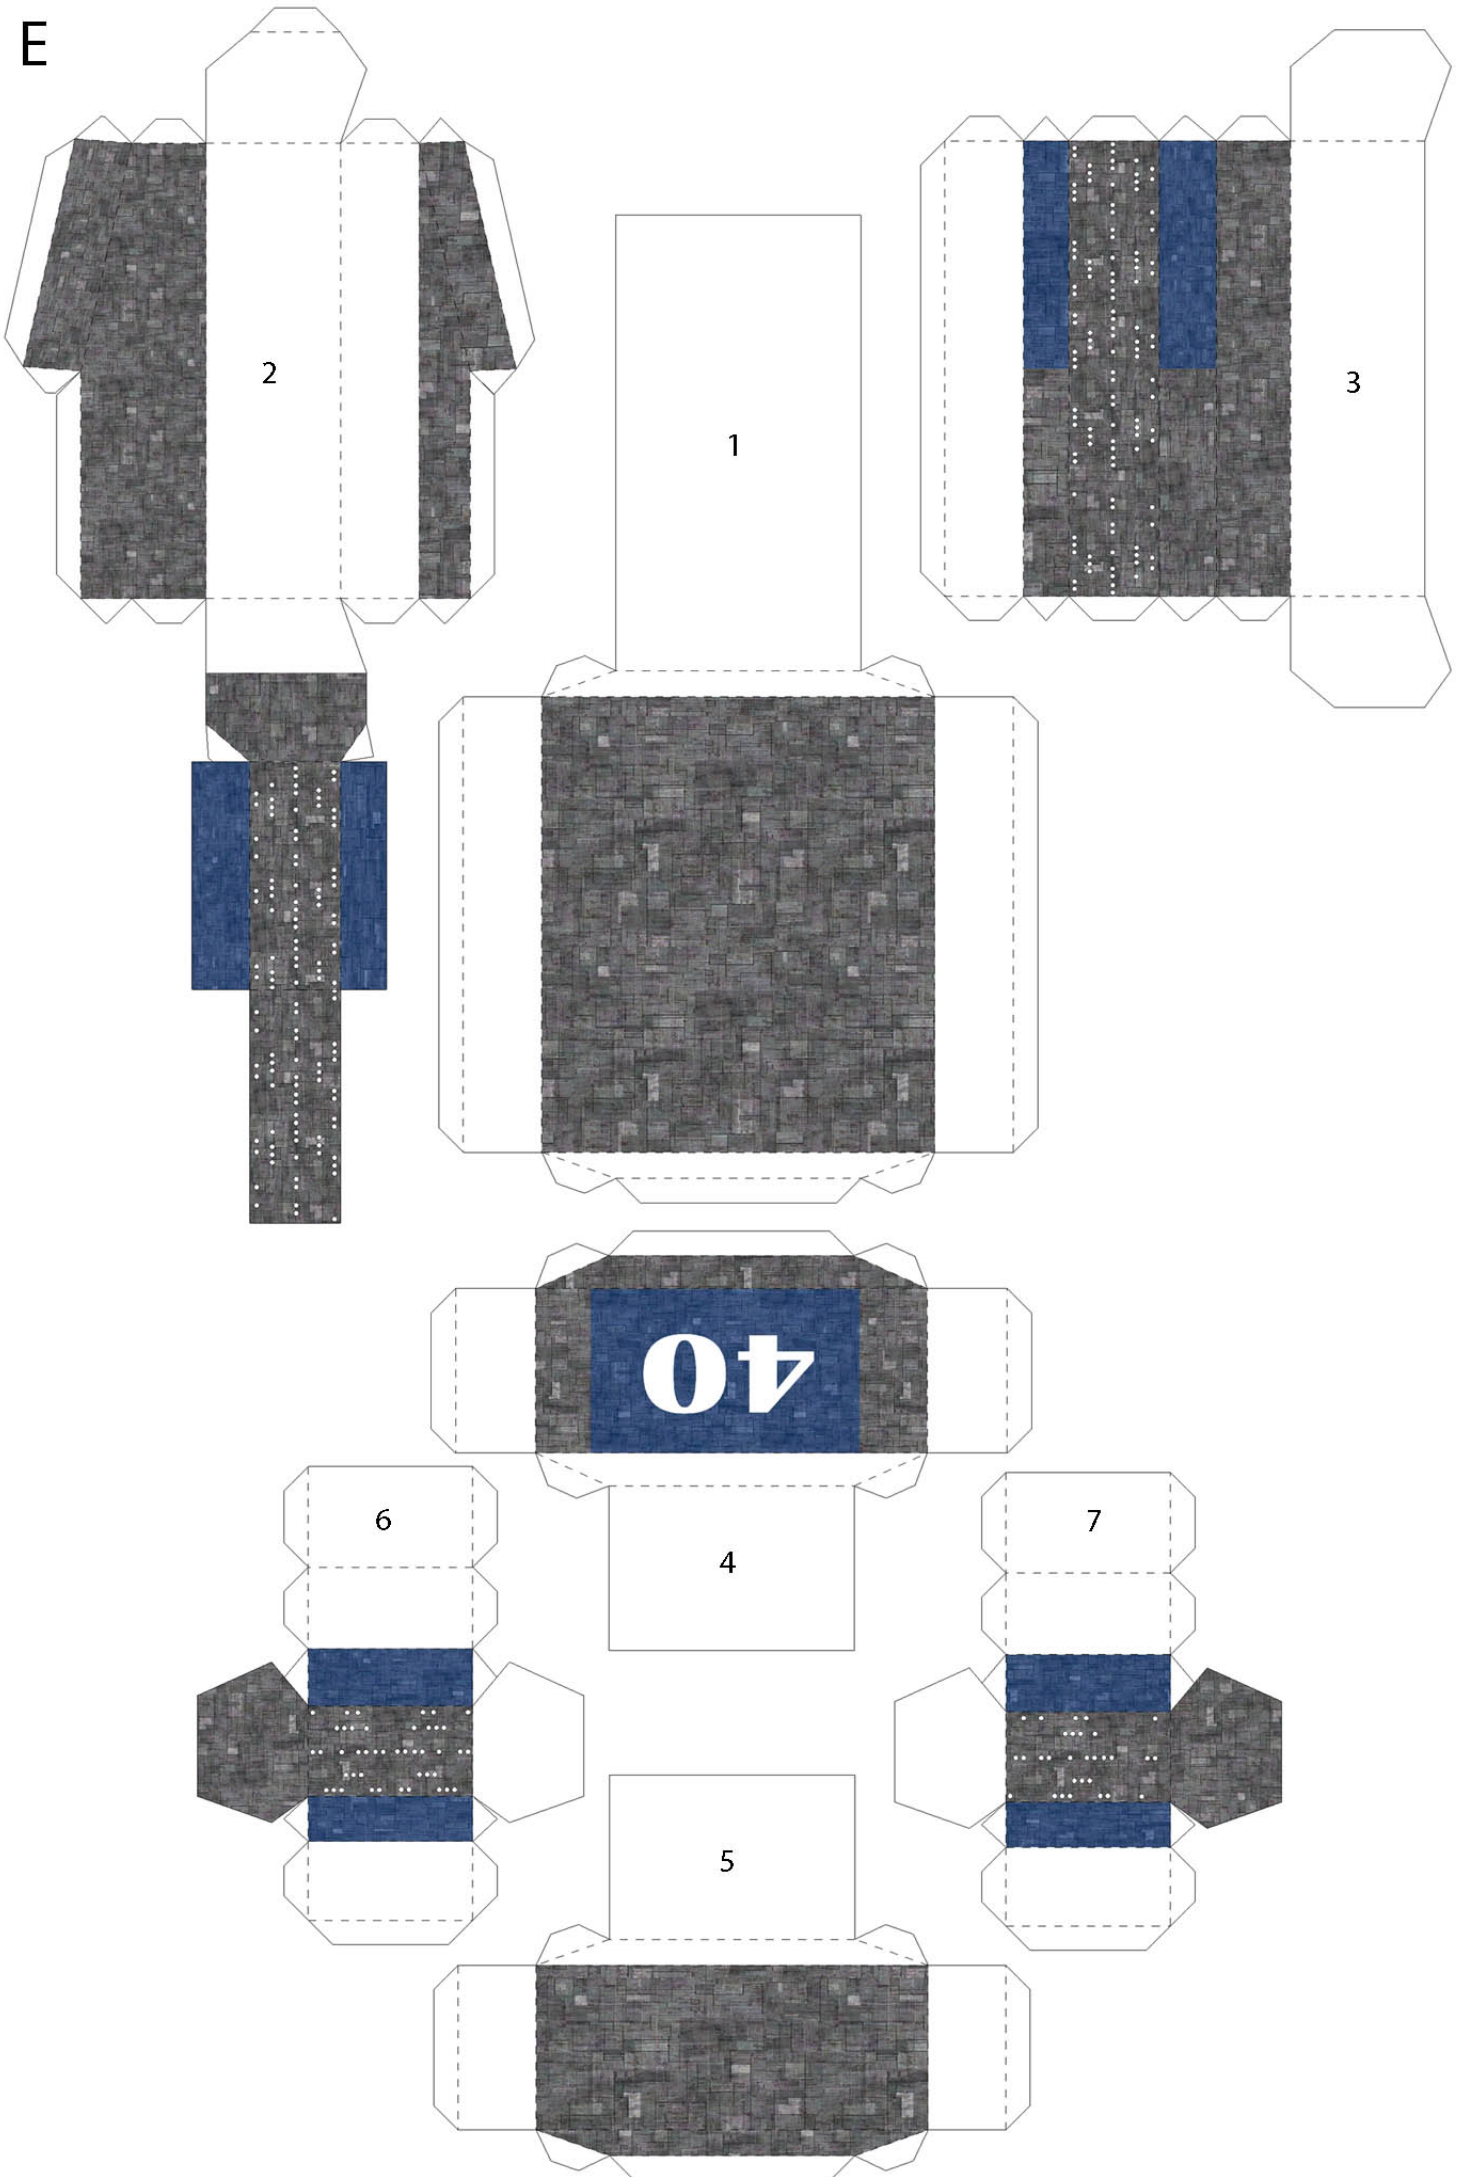

WING COMMANDER

Heart of the Tiger

TCS Victory Papermodel
By ThunderChild

TCS Victory Papermodel

By ThunderChild

Constructions Instructions

NOTE placement of A2 opposite the bridge module

CONGRATULATIONS ON YOUR VICTORY!
 Remember: This model is not for sale.
 For Comments or queries, please contact: thunderchild_pdp@yahoo.com

MORE REFERENCE IMAGES

1

B

1

2

C

D

E