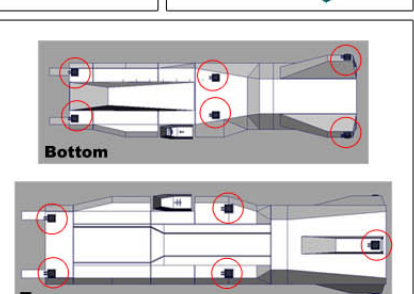

WING COMMANDER

Heart of the Tiger

TCS Victory Papermodel
By ThunderChild

TCS Victory Papermodel

By ThunderChild

Constructions Instructions

NOTE placement of A2 opposite the bridge module

CONGRATULATIONS ON YOUR VICTORY!
 Remember: This model is not for sale.
 For Comments or queries, please contact: thunderchild_pdp@yahoo.com

MORE REFERENCE IMAGES

1

B

1

2

C

D

E