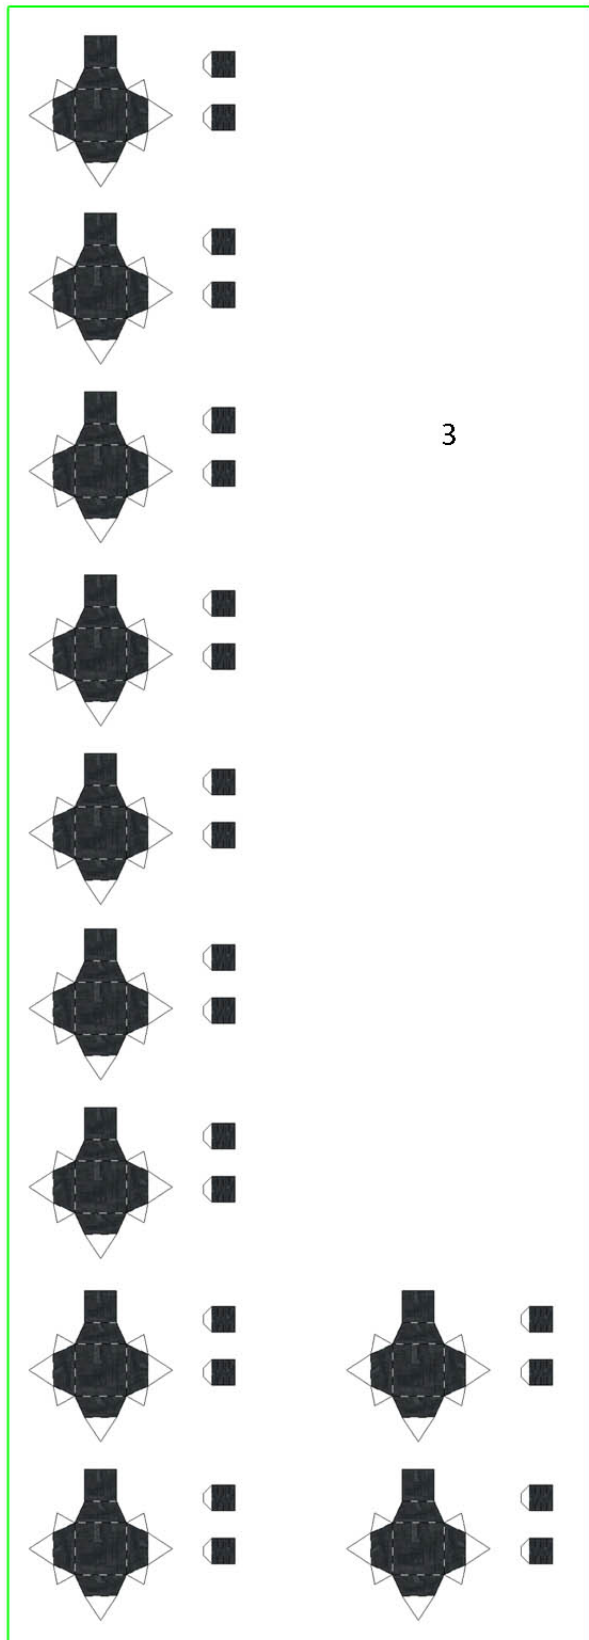

WING COMMANDER

Heart of the Tiger

TCS Victory Papermodel
By ThunderChild

TCS Victory Papermodel

By ThunderChild

Constructions Instructions

NOTE placement of A2 opposite the bridge module

CONGRATULATIONS ON YOUR VICTORY!
 Remember: This model is not for sale.
 For Comments or queries, please contact: thunderchild_pdp@yahoo.com

MORE REFERENCE IMAGES

1

B

1

2

C

D

E