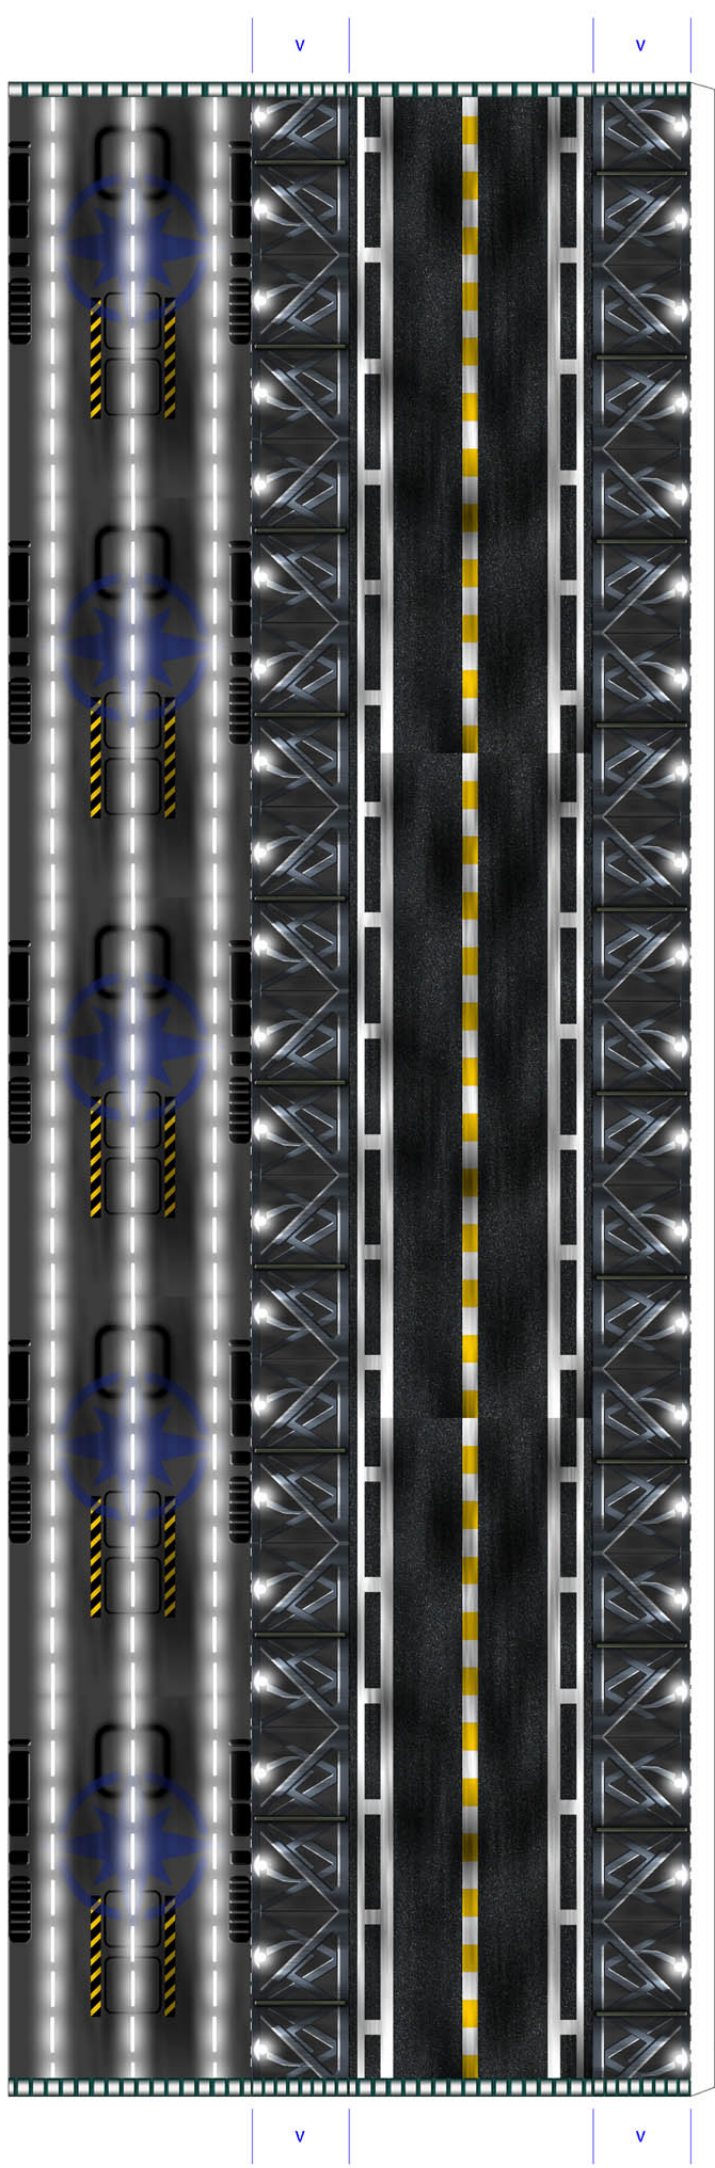

WING COMMANDER

Heart of the Tiger

TCS Victory Papermodel
By ThunderChild

TCS Victory Papermodel

By ThunderChild

Constructions Instructions

NOTE placement of A2 opposite the bridge module

CONGRATULATIONS ON YOUR VICTORY!
 Remember: This model is not for sale.
 For Comments or queries, please contact: thunderchild_pdp@yahoo.com

MORE REFERENCE IMAGES

1

B

1

2

C

D

E