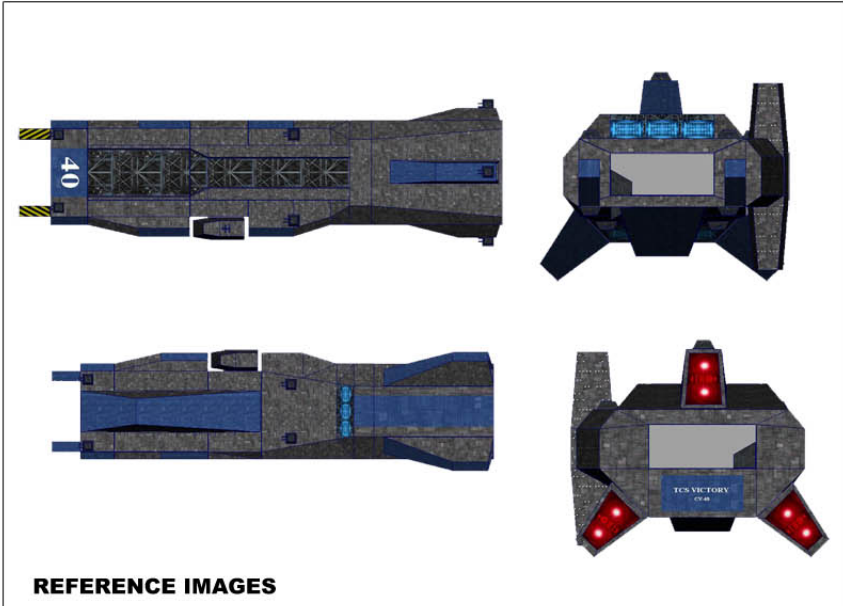

WING COMMANDER

Heart of the Tiger

TCS Victory Papermodel
By ThunderChild

TCS Victory Papermodel

By ThunderChild

Constructions Instructions

NOTE placement of A2 opposite the bridge module

CONGRATULATIONS ON YOUR VICTORY!
 Remember: This model is not for sale.
 For Comments or queries, please contact: thunderchild_pdp@yahoo.com

MORE REFERENCE IMAGES

1

B

1

2

C

D

E