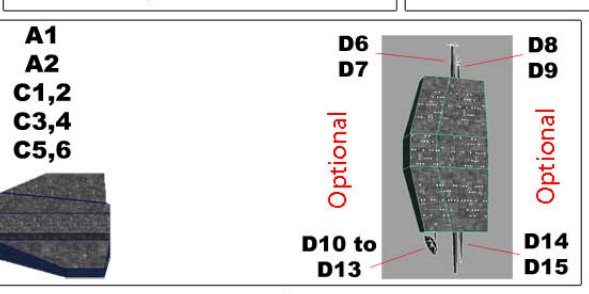

WING COMMANDER

Heart of the Tiger

TCS Victory Papermodel
By ThunderChild

TCS Victory Papermodel

By ThunderChild

Constructions Instructions

NOTE placement of A2 opposite the bridge module

CONGRATULATIONS ON YOUR VICTORY!
 Remember: This model is not for sale.
 For Comments or queries, please contact: thunderchild_pdp@yahoo.com

MORE REFERENCE IMAGES

1

B

1

2

C

D

E