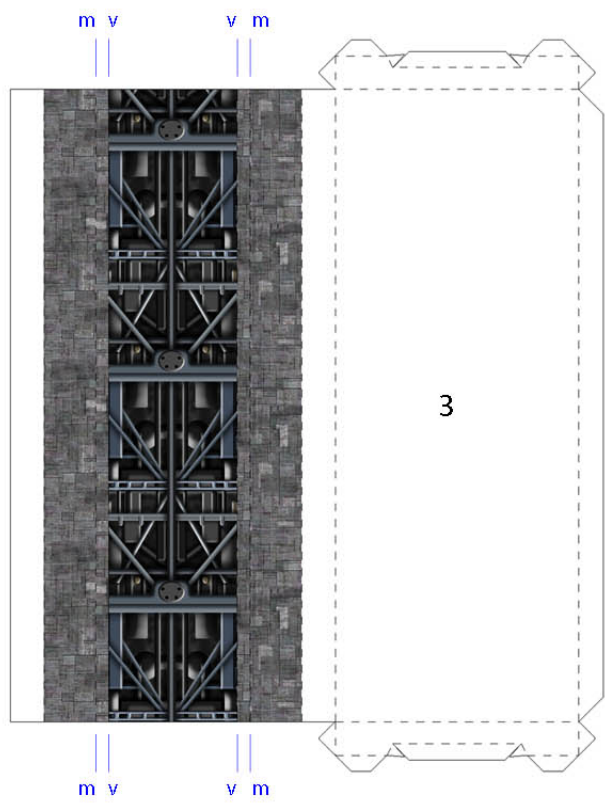

WING COMMANDER

Heart of the Tiger

TCS Victory Papermodel
By ThunderChild

TCS Victory Papermodel

By ThunderChild

Constructions Instructions

NOTE placement of A2 opposite the bridge module

CONGRATULATIONS ON YOUR VICTORY!
 Remember: This model is not for sale.
 For Comments or queries, please contact: thunderchild_pdp@yahoo.com

MORE REFERENCE IMAGES

1

B

1

2

C

D

E