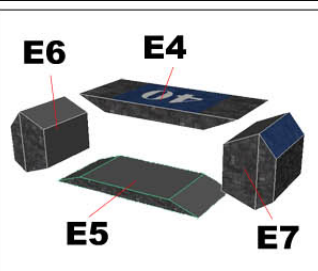

WING COMMANDER

Heart of the Tiger

TCS Victory Papermodel
By ThunderChild

TCS Victory Papermodel

By ThunderChild

Constructions Instructions

NOTE placement of A2 opposite the bridge module

CONGRATULATIONS ON YOUR VICTORY!
 Remember: This model is not for sale.
 For Comments or queries, please contact: thunderchild_pdp@yahoo.com

MORE REFERENCE IMAGES

1

B

1

2

C

D

E