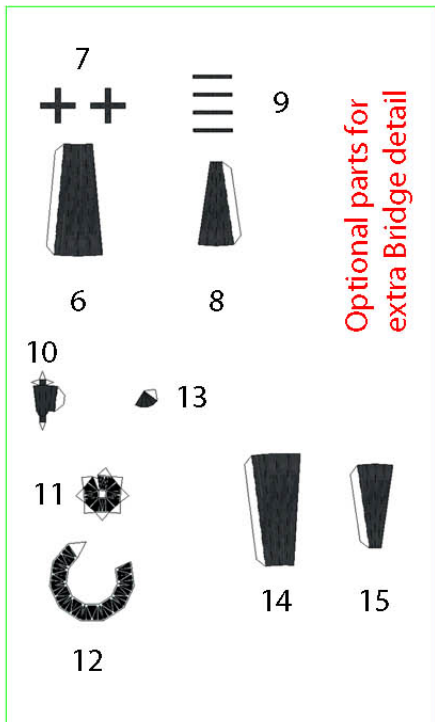

WING COMMANDER

Heart of the Tiger

TCS Victory Papermodel
By ThunderChild

TCS Victory Papermodel

By ThunderChild

Constructions Instructions

NOTE placement of A2 opposite the bridge module

CONGRATULATIONS ON YOUR VICTORY!
 Remember: This model is not for sale.
 For Comments or queries, please contact: thunderchild_pdp@yahoo.com

MORE REFERENCE IMAGES

1

B

1

2

C

D

E