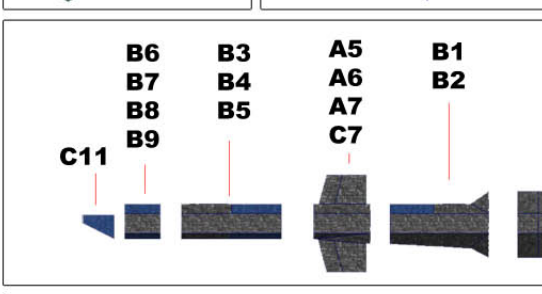

WING COMMANDER

Heart of the Tiger

TCS Victory Papermodel
By ThunderChild

TCS Victory Papermodel

By ThunderChild

Constructions Instructions

NOTE placement of A2 opposite the bridge module

CONGRATULATIONS ON YOUR VICTORY!
 Remember: This model is not for sale.
 For Comments or queries, please contact: thunderchild_pdp@yahoo.com

MORE REFERENCE IMAGES

1

B

1

2

C

D

E